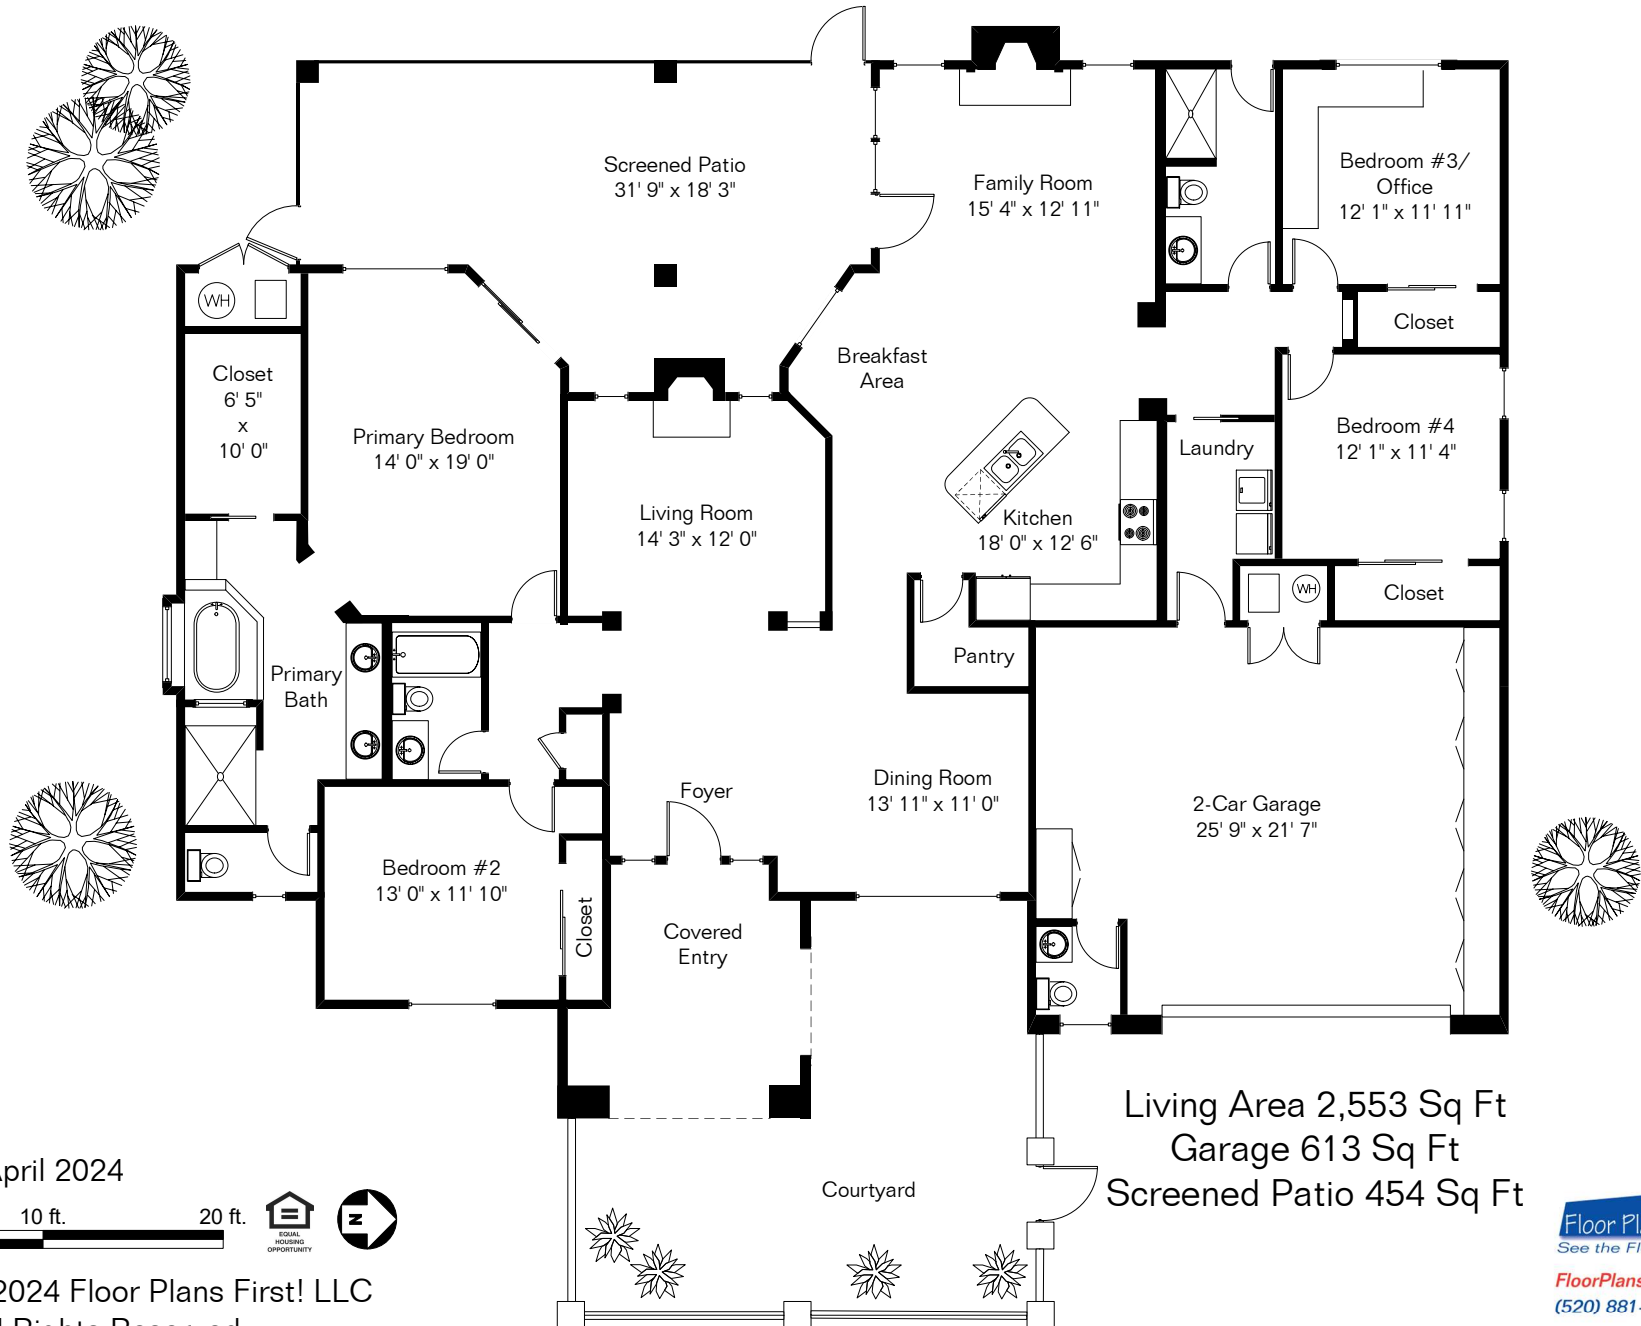

The square footages and room size information are deemed to be reliable but are not guaranteed and should be independently verified. This drawing is for marketing purposes only.

11237 N Meadow Sage Dr

Site Visit April 2024

0 ft. 6 ft. 10 ft. 20 ft.

Copyright 2024 Floor Plans First! LLC
All Rights Reserved.

Floor Plans First!
See the Floor Plan First!
FloorPlansFirst.com™
(520) 881-1500